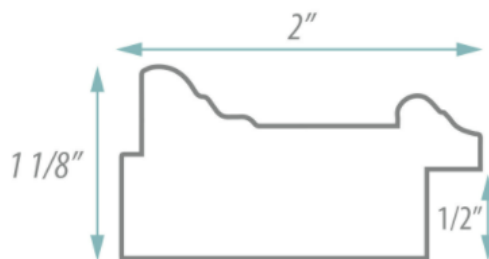

SPECIFICATION SHEET

FRAMED MIRROR

MODEL#: FM 79252-15X36

FRAMED MIRRORS COLLECTION

FEATURES:

- ONE 15X36" HIGH RESOLUTION SILVER PLATE GLASS MIRROR SIZE W/ DECORATIVE FRAME.
- "WALL HUGGER" HANGER FOR MOUNTING INCLUDED.
- STANDARD MOUNTING STYLE IS VERTICAL. FOR HORIZONTAL, PLEASE SPECIFY WHEN ORDERING.
- PACKED IN FOUR WALL (FOLDED DOUBLE WALL) CORRUGATION.
- STYLE: TRADITIONAL
- COLOR: SILVER/PEWTER
- FINISH: FOIL

MIRROR FINISHES:

- FLAT POLISHED EDGE
- BEVELED EDGE

Back Edge
Black

OVERALL SIZE DIMENSION: 19" WIDE X 40" HIGH X 1 1/8" DEEP